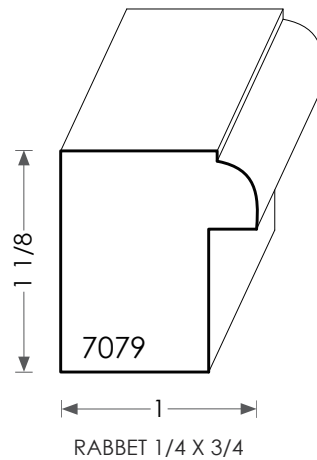

MOULDINGS ONE

Backband thickness can be modified
to match casing dimensions.

Wood Backband - 7079

PHYSICAL ADDRESS: 13851 STATION ROAD, MIDDLEFIELD, OHIO 44062
MAILING ADDRESS: THE HARDWOOD LUMBER COMPANY - P.O. BOX 15 BURTON, OHIO 44021
P. 440-834-3420 OR 1-877-708-4095 F. 440-834-3422
HOURS: MON.-FRI. 8AM-4:30PM, SAT. 8AM-12NOON
www.mouldingsone.com