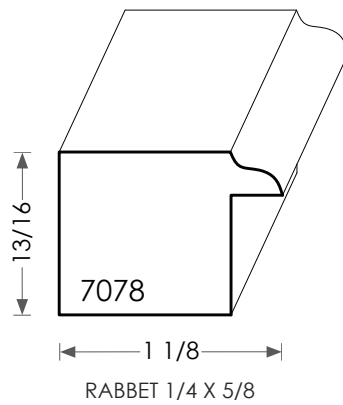

MOULDINGS ONE

Backband thickness can be modified
to match casing dimensions.

Wood Backband - 7078

PHYSICAL ADDRESS: 13851 STATION ROAD, MIDDLEFIELD, OHIO 44062
MAILING ADDRESS: THE HARDWOOD LUMBER COMPANY - P.O. BOX 15 BURTON, OHIO 44021
P. 440-834-3420 OR 1-877-708-4095 F. 440-834-3422
HOURS: MON.-FRI. 8AM-4:30PM, SAT. 8AM-12NOON
www.mouldingsone.com