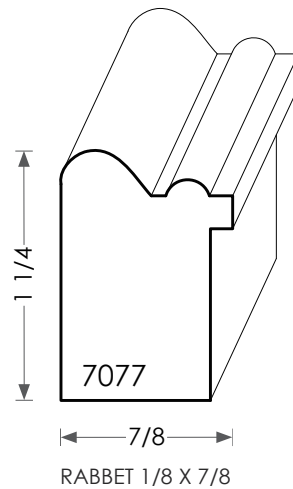

MOULDINGS ONE

Backband thickness can be modified
to match casing dimensions.

Wood Backband - 7077

PHYSICAL ADDRESS: 13851 STATION ROAD, MIDDLEFIELD, OHIO 44062
MAILING ADDRESS: THE HARDWOOD LUMBER COMPANY - P.O. BOX 15 BURTON, OHIO 44021
P. 440-834-3420 OR 1-877-708-4095 F. 440-834-3422
HOURS: MON.-FRI. 8AM-4:30PM, SAT. 8AM-12NOON
www.mouldingsone.com