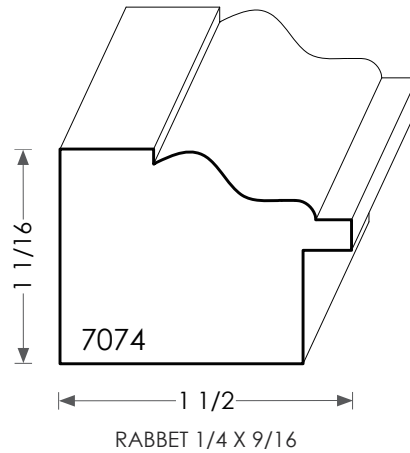

MOULDINGS ONE

Backband thickness can be modified
to match casing dimensions.

Wood Backband - 7074

PHYSICAL ADDRESS: 13851 STATION ROAD, MIDDLEFIELD, OHIO 44062
MAILING ADDRESS: THE HARDWOOD LUMBER COMPANY - P.O. BOX 15 BURTON, OHIO 44021
P. 440-834-3420 OR 1-877-708-4095 F. 440-834-3422
HOURS: MON.-FRI. 8AM-4:30PM, SAT. 8AM-12NOON
www.mouldingsone.com