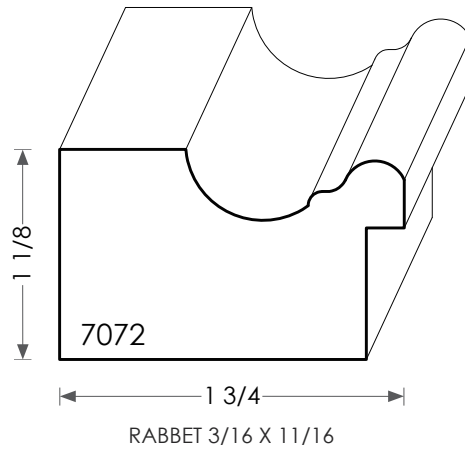

MOULDINGS ONE

Backband thickness can be modified
to match casing dimensions.

Wood Backband - 7072

PHYSICAL ADDRESS: 13851 STATION ROAD, MIDDLEFIELD, OHIO 44062
MAILING ADDRESS: THE HARDWOOD LUMBER COMPANY - P.O. BOX 15 BURTON, OHIO 44021
P. 440-834-3420 OR 1-877-708-4095 F. 440-834-3422
HOURS: MON.-FRI. 8AM-4:30PM, SAT. 8AM-12NOON
www.mouldingsone.com