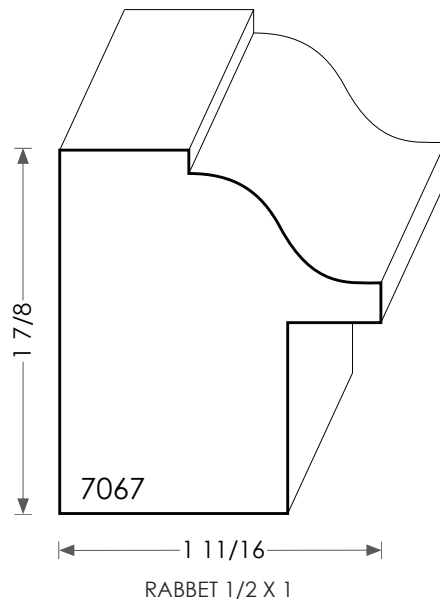

MOULDINGS ONE

Backband thickness can be modified
to match casing dimensions.

Wood Backband - 7067

PHYSICAL ADDRESS: 13851 STATION ROAD, MIDDLEFIELD, OHIO 44062
MAILING ADDRESS: THE HARDWOOD LUMBER COMPANY - P.O. BOX 15 BURTON, OHIO 44021
P. 440-834-3420 OR 1-877-708-4095 F. 440-834-3422
HOURS: MON.-FRI. 8AM-4:30PM, SAT. 8AM-12NOON
www.mouldingsone.com