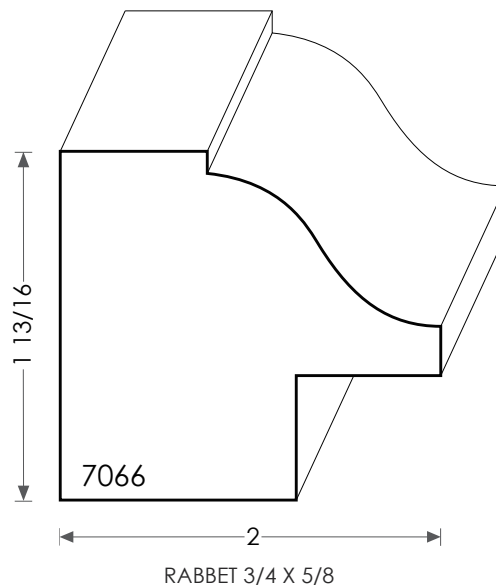

MOULDINGS ONE

Backband thickness can be modified
to match casing dimensions.

Wood Backband - 7066

PHYSICAL ADDRESS: 13851 STATION ROAD, MIDDLEFIELD, OHIO 44062
MAILING ADDRESS: THE HARDWOOD LUMBER COMPANY - P.O. BOX 15 BURTON, OHIO 44021
P. 440-834-3420 OR 1-877-708-4095 F. 440-834-3422
HOURS: MON.-FRI. 8AM-4:30PM, SAT. 8AM-12NOON
www.mouldingsone.com