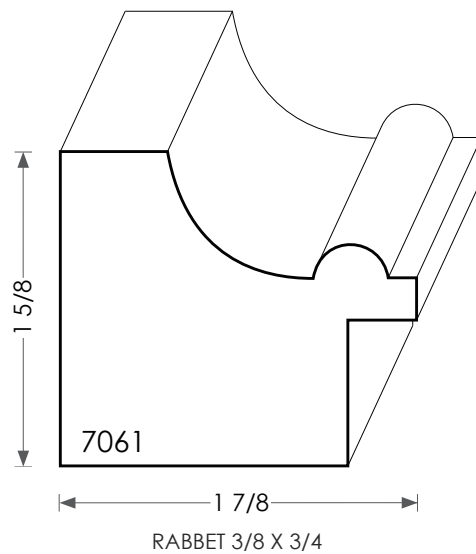

MOULDINGS ONE

Backband thickness can be modified
to match casing dimensions.

Wood Backband - 7061

PHYSICAL ADDRESS: 13851 STATION ROAD, MIDDLEFIELD, OHIO 44062
MAILING ADDRESS: THE HARDWOOD LUMBER COMPANY - P.O. BOX 15 BURTON, OHIO 44021
P. 440-834-3420 OR 1-877-708-4095 F. 440-834-3422
HOURS: MON.-FRI. 8AM-4:30PM, SAT. 8AM-12NOON
www.mouldingsone.com