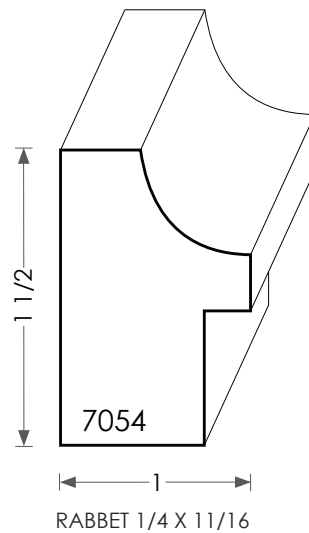

MOULDINGS ONE

Backband thickness can be modified
to match casing dimensions.

Wood Backband - 7054

PHYSICAL ADDRESS: 13851 STATION ROAD, MIDDLEFIELD, OHIO 44062
MAILING ADDRESS: THE HARDWOOD LUMBER COMPANY - P.O. BOX 15 BURTON, OHIO 44021
P. 440-834-3420 OR 1-877-708-4095 F. 440-834-3422
HOURS: MON.-FRI. 8AM-4:30PM, SAT. 8AM-12NOON
www.mouldingsone.com