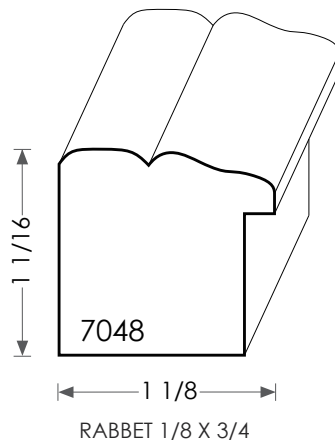

MOULDINGS ONE

Backband thickness can be modified
to match casing dimensions.

Wood Backband - 7048

PHYSICAL ADDRESS: 13851 STATION ROAD, MIDDLEFIELD, OHIO 44062
MAILING ADDRESS: THE HARDWOOD LUMBER COMPANY - P.O. BOX 15 BURTON, OHIO 44021
P. 440-834-3420 OR 1-877-708-4095 F. 440-834-3422
HOURS: MON.-FRI. 8AM-4:30PM, SAT. 8AM-12NOON
www.mouldingsone.com