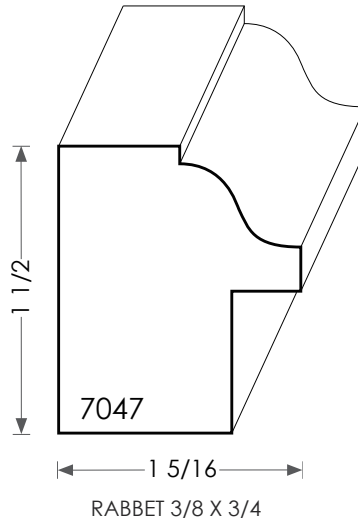

MOULDINGS ONE

Backband thickness can be modified
to match casing dimensions.

Wood Backband - 7047

PHYSICAL ADDRESS: 13851 STATION ROAD, MIDDLEFIELD, OHIO 44062
MAILING ADDRESS: THE HARDWOOD LUMBER COMPANY - P.O. BOX 15 BURTON, OHIO 44021
P. 440-834-3420 OR 1-877-708-4095 F. 440-834-3422
HOURS: MON.-FRI. 8AM-4:30PM, SAT. 8AM-12NOON
www.mouldingsone.com