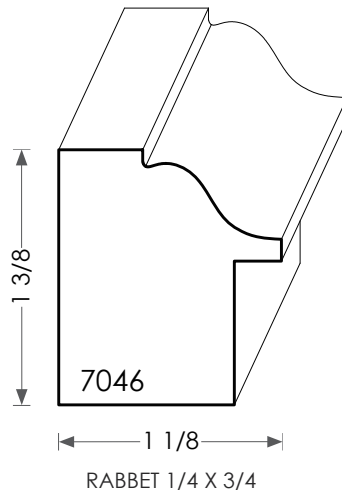

MOULDINGS ONE

Backband thickness can be modified
to match casing dimensions.

Wood Backband - 7046

PHYSICAL ADDRESS: 13851 STATION ROAD, MIDDLEFIELD, OHIO 44062
MAILING ADDRESS: THE HARDWOOD LUMBER COMPANY - P.O. BOX 15 BURTON, OHIO 44021
P. 440-834-3420 OR 1-877-708-4095 F. 440-834-3422
HOURS: MON.-FRI. 8AM-4:30PM, SAT. 8AM-12NOON
www.mouldingsone.com