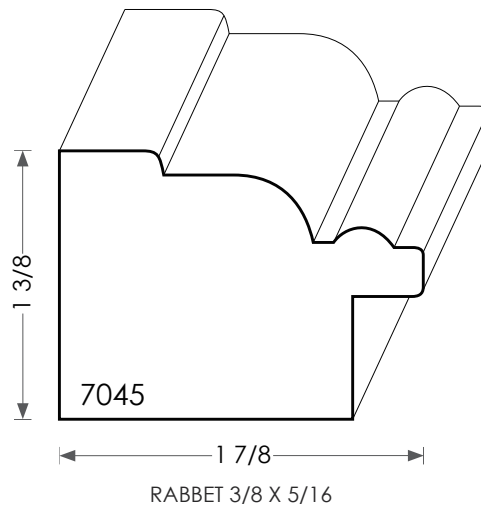

MOULDINGS ONE

Backband thickness can be modified
to match casing dimensions.

Wood Backband - 7045

PHYSICAL ADDRESS: 13851 STATION ROAD, MIDDLEFIELD, OHIO 44062
MAILING ADDRESS: THE HARDWOOD LUMBER COMPANY - P.O. BOX 15 BURTON, OHIO 44021
P. 440-834-3420 OR 1-877-708-4095 F. 440-834-3422
HOURS: MON.-FRI. 8AM-4:30PM, SAT. 8AM-12NOON
www.mouldingsone.com