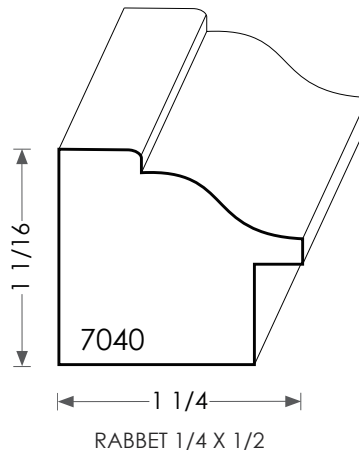

MOULDINGS ONE

Backband thickness can be modified
to match casing dimensions.

Wood Backband - 7040

PHYSICAL ADDRESS: 13851 STATION ROAD, MIDDLEFIELD, OHIO 44062
MAILING ADDRESS: THE HARDWOOD LUMBER COMPANY - P.O. BOX 15 BURTON, OHIO 44021
P. 440-834-3420 OR 1-877-708-4095 F. 440-834-3422
HOURS: MON.-FRI. 8AM-4:30PM, SAT. 8AM-12NOON
www.mouldingsone.com