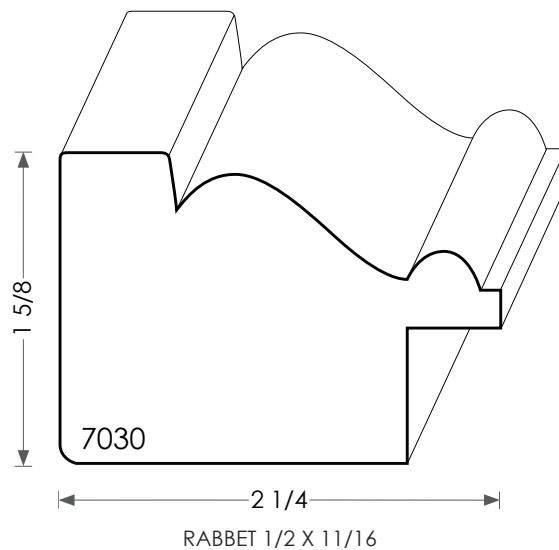

MOULDINGS ONE

Backband thickness can be modified
to match casing dimensions.

Wood Backband - 7030

PHYSICAL ADDRESS: 13851 STATION ROAD, MIDDLEFIELD, OHIO 44062
MAILING ADDRESS: THE HARDWOOD LUMBER COMPANY - P.O. BOX 15 BURTON, OHIO 44021
P. 440-834-3420 OR 1-877-708-4095 F. 440-834-3422
HOURS: MON.-FRI. 8AM-4:30PM, SAT. 8AM-12NOON
www.mouldingsone.com