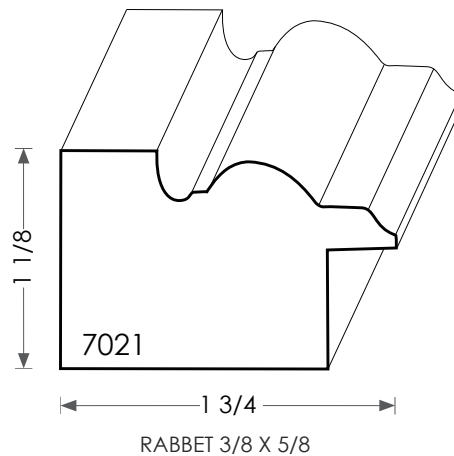

MOULDINGS ONE

Backband thickness can be modified
to match casing dimensions.

Wood Backband - 7021

PHYSICAL ADDRESS: 13851 STATION ROAD, MIDDLEFIELD, OHIO 44062
MAILING ADDRESS: THE HARDWOOD LUMBER COMPANY - P.O. BOX 15 BURTON, OHIO 44021
P. 440-834-3420 OR 1-877-708-4095 F. 440-834-3422
HOURS: MON.-FRI. 8AM-4:30PM, SAT. 8AM-12NOON
www.mouldingsone.com