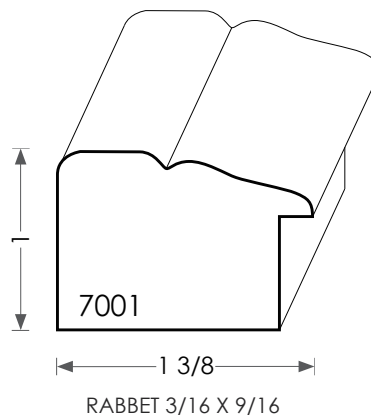

MOULDINGS ONE

Backband thickness can be modified
to match casing dimensions.

Wood Backband - 7001

PHYSICAL ADDRESS: 13851 STATION ROAD, MIDDLEFIELD, OHIO 44062
MAILING ADDRESS: THE HARDWOOD LUMBER COMPANY - P.O. BOX 15 BURTON, OHIO 44021
P. 440-834-3420 OR 1-877-708-4095 F. 440-834-3422
HOURS: MON.-FRI. 8AM-4:30PM, SAT. 8AM-12NOON
www.mouldingsone.com