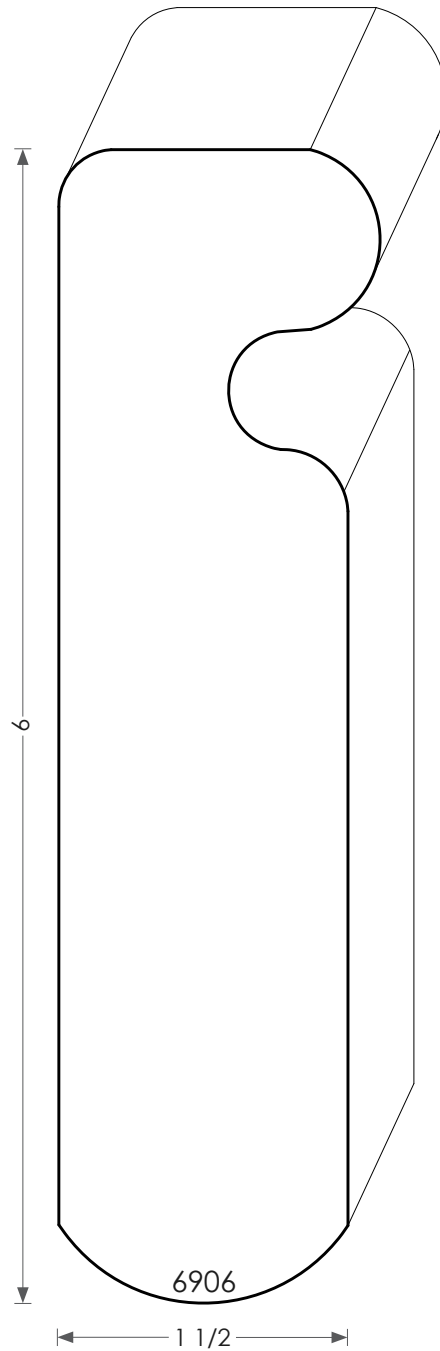

MOULDINGS ONE

Handrails can be plowed
for custom widths.

Wood Handrail - 6906

PHYSICAL ADDRESS: 13851 STATION ROAD, MIDDLEFIELD, OHIO 44062
MAILING ADDRESS: THE HARDWOOD LUMBER COMPANY - P.O. BOX 15 BURTON, OHIO 44021
P. 440-834-3420 OR 1-877-708-4095 F. 440-834-3422
HOURS: MON.-FRI. 8AM-4:30PM, SAT. 8AM-12NOON
www.mouldingsone.com