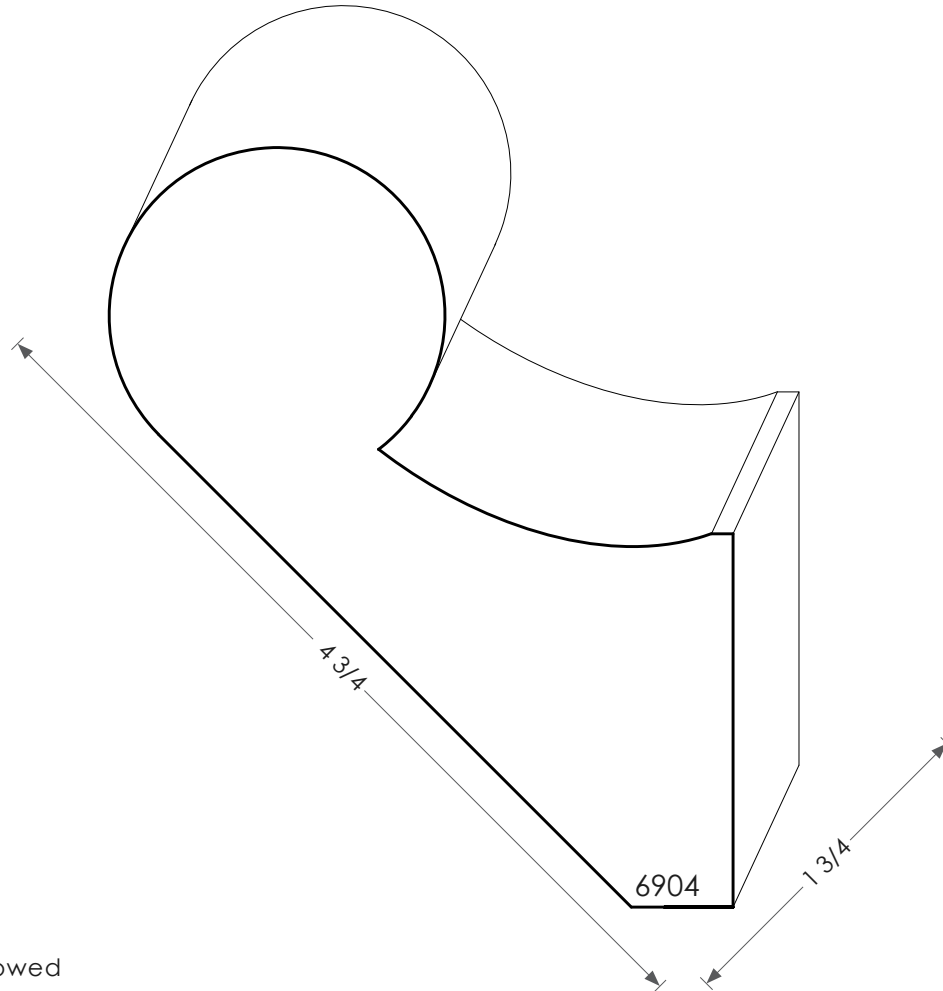

MOULDINGS ONE

Handrails can be plowed
for custom widths.

Wood Handrail - 6904

PHYSICAL ADDRESS: 13851 STATION ROAD, MIDDLEFIELD, OHIO 44062
MAILING ADDRESS: THE HARDWOOD LUMBER COMPANY - P.O. BOX 15 BURTON, OHIO 44021
P. 440-834-3420 OR 1-877-708-4095 F. 440-834-3422
HOURS: MON.-FRI. 8AM-4:30PM, SAT. 8AM-12NOON
www.mouldingsone.com