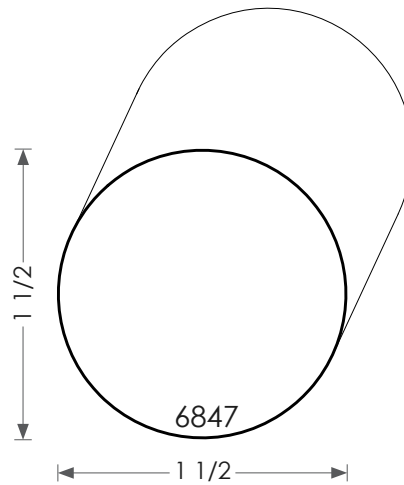

MOULDINGS ONE

Handrails can be plowed
for custom widths.

Wood Handrail - 6847

PHYSICAL ADDRESS: 13851 STATION ROAD, MIDDLEFIELD, OHIO 44062
MAILING ADDRESS: THE HARDWOOD LUMBER COMPANY - P.O. BOX 15 BURTON, OHIO 44021
P. 440-834-3420 OR 1-877-708-4095 F. 440-834-3422
HOURS: MON.-FRI. 8AM-4:30PM, SAT. 8AM-12NOON
www.mouldingsone.com