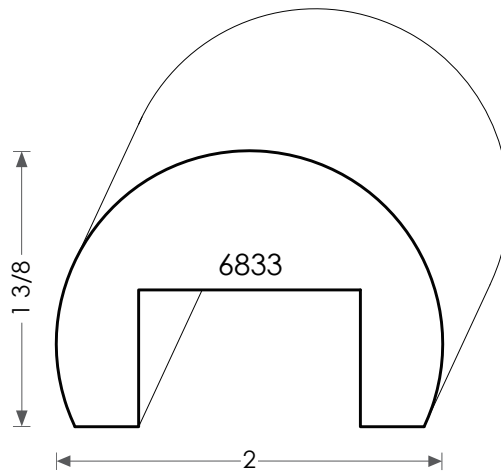

MOULDINGS ONE

Handrails can be plowed
for custom widths.

Wood Handrail - 6833

PHYSICAL ADDRESS: 13851 STATION ROAD, MIDDLEFIELD, OHIO 44062
MAILING ADDRESS: THE HARDWOOD LUMBER COMPANY - P.O. BOX 15 BURTON, OHIO 44021
P. 440-834-3420 OR 1-877-708-4095 F. 440-834-3422
HOURS: MON.-FRI. 8AM-4:30PM, SAT. 8AM-12NOON
www.mouldingsone.com