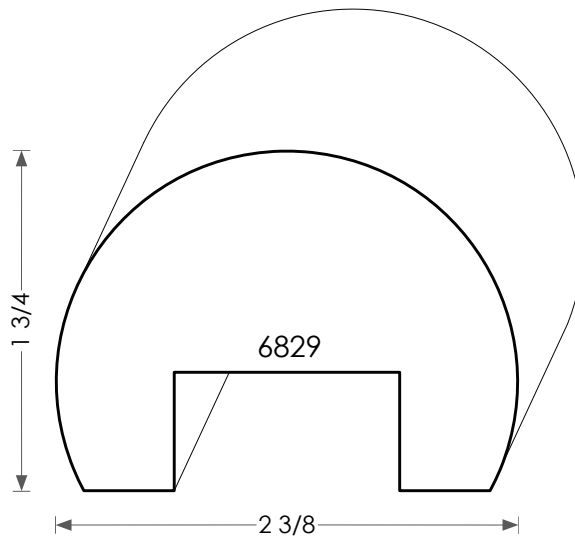

MOULDINGS ONE

Handrails can be plowed
for custom widths.

Wood Handrail - 6829

PHYSICAL ADDRESS: 13851 STATION ROAD, MIDDLEFIELD, OHIO 44062
MAILING ADDRESS: THE HARDWOOD LUMBER COMPANY - P.O. BOX 15 BURTON, OHIO 44021
P. 440-834-3420 OR 1-877-708-4095 F. 440-834-3422
HOURS: MON.-FRI. 8AM-4:30PM, SAT. 8AM-12NOON
www.mouldingsone.com