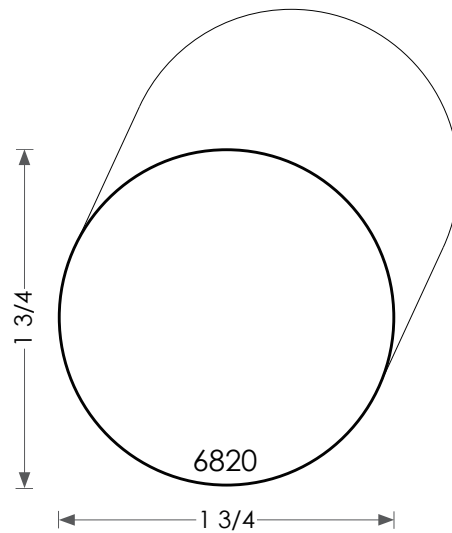

MOULDINGS ONE

Handrails can be plowed
for custom widths.

Wood Handrail - 6820

PHYSICAL ADDRESS: 13851 STATION ROAD, MIDDLEFIELD, OHIO 44062
MAILING ADDRESS: THE HARDWOOD LUMBER COMPANY - P.O. BOX 15 BURTON, OHIO 44021
P. 440-834-3420 OR 1-877-708-4095 F. 440-834-3422
HOURS: MON.-FRI. 8AM-4:30PM, SAT. 8AM-12NOON
www.mouldingsone.com