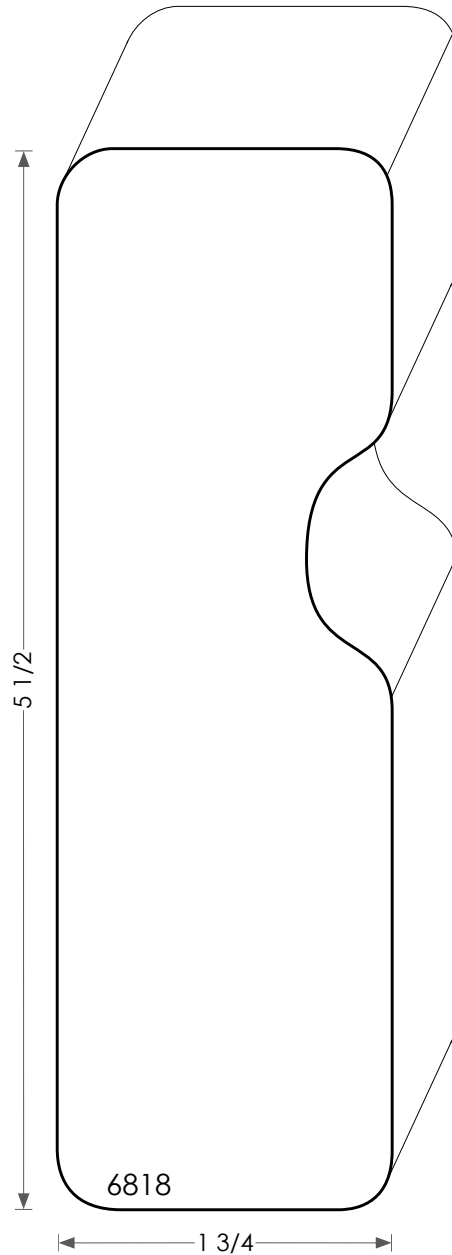

MOULDINGS ONE

Handrails can be plowed
for custom widths.

Wood Handrail - 6818

PHYSICAL ADDRESS: 13851 STATION ROAD, MIDDLEFIELD, OHIO 44062
MAILING ADDRESS: THE HARDWOOD LUMBER COMPANY - P.O. BOX 15 BURTON, OHIO 44021
P. 440-834-3420 OR 1-877-708-4095 F. 440-834-3422
HOURS: MON.-FRI. 8AM-4:30PM, SAT. 8AM-12NOON
www.mouldingsone.com