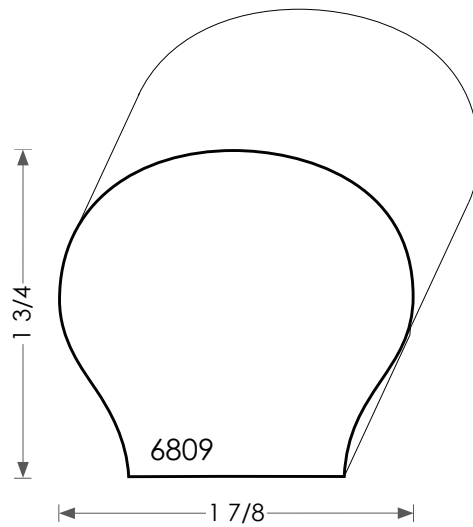

MOULDINGS ONE

Handrails can be plowed
for custom widths.

Wood Handrail - 6809

PHYSICAL ADDRESS: 13851 STATION ROAD, MIDDLEFIELD, OHIO 44062
MAILING ADDRESS: THE HARDWOOD LUMBER COMPANY - P.O. BOX 15 BURTON, OHIO 44021
P. 440-834-3420 OR 1-877-708-4095 F. 440-834-3422
HOURS: MON.-FRI. 8AM-4:30PM, SAT. 8AM-12NOON
www.mouldingsone.com