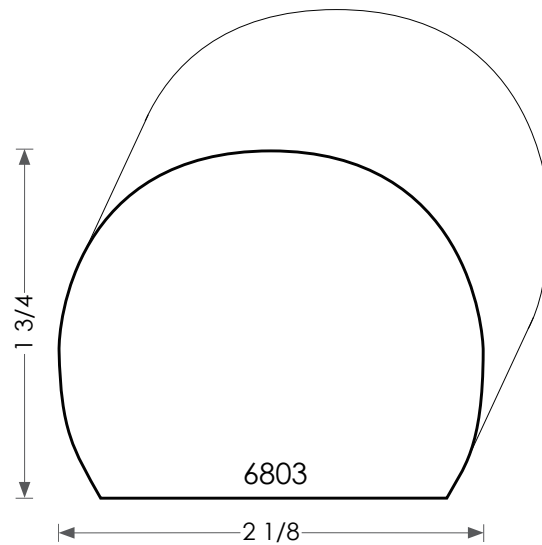

MOULDINGS ONE

Handrails can be plowed
for custom widths.

Wood Handrail - 6803

PHYSICAL ADDRESS: 13851 STATION ROAD, MIDDLEFIELD, OHIO 44062
MAILING ADDRESS: THE HARDWOOD LUMBER COMPANY - P.O. BOX 15 BURTON, OHIO 44021
P. 440-834-3420 OR 1-877-708-4095 F. 440-834-3422
HOURS: MON.-FRI. 8AM-4:30PM, SAT. 8AM-12NOON
www.mouldingsone.com