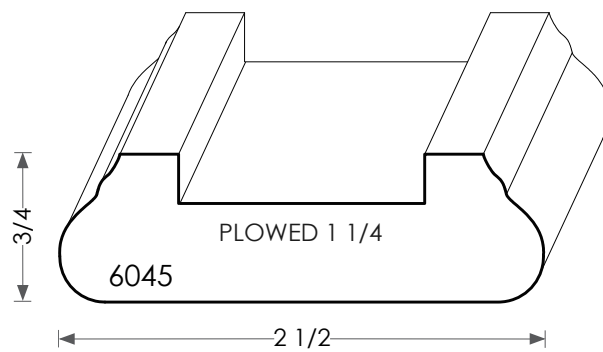

MOULDINGS ONE

Shoerails can be plowed
for custom widths.

Wood Shoerail - 6045

PHYSICAL ADDRESS: 13851 STATION ROAD, MIDDLEFIELD, OHIO 44062
MAILING ADDRESS: THE HARDWOOD LUMBER COMPANY - P.O. BOX 15 BURTON, OHIO 44021
P. 440-834-3420 OR 1-877-708-4095 F. 440-834-3422
HOURS: MON.-FRI. 8AM-4:30PM, SAT. 8AM-12NOON
www.mouldingsone.com