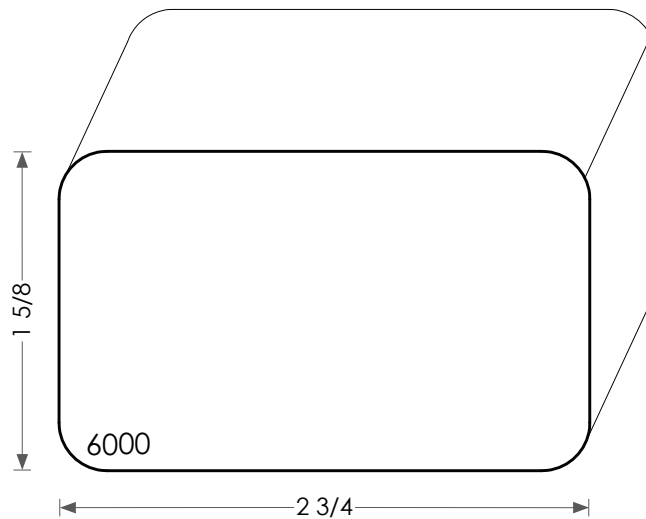

# MOULDINGS ONE

Handrails can be plowed  
for custom widths.

Wood Handrail - 6000

PHYSICAL ADDRESS: 13851 STATION ROAD, MIDDLEFIELD, OHIO 44062

MAILING ADDRESS: THE HARDWOOD LUMBER COMPANY - P.O. BOX 15 BURTON, OHIO 44021