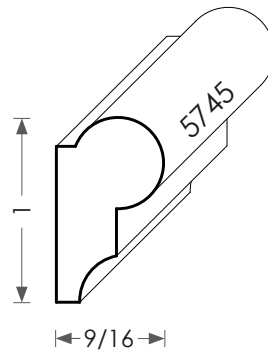

MOULDINGS ONE

Wood Picture Rail - 5745

PHYSICAL ADDRESS: 13851 STATION ROAD, MIDDLEFIELD, OHIO 44062

MAILING ADDRESS: THE HARDWOOD LUMBER COMPANY - P.O. BOX 15 BURTON, OHIO 44021

P. 440-834-3420 OR 1-877-708-4095 F. 440-834-3422