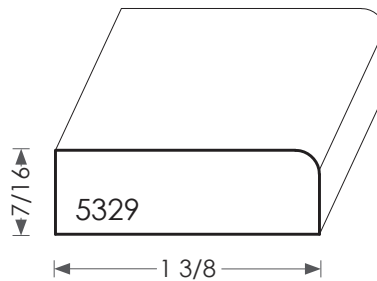

# MOULDINGS ONE

Wood Door Stop - 5329

PHYSICAL ADDRESS: 13851 STATION ROAD, MIDDLEFIELD, OHIO 44062

MAILING ADDRESS: THE HARDWOOD LUMBER COMPANY - P.O. BOX 15 BURTON, OHIO 44021

P. 440-834-3420 OR 1-877-708-4095 F. 440-834-3422