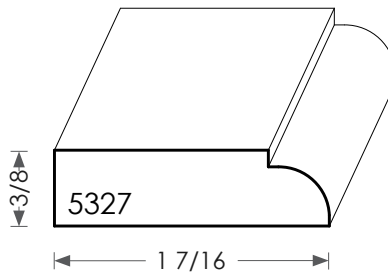

MOULDINGS ONE

Wood Door Stop - 5327

PHYSICAL ADDRESS: 13851 STATION ROAD, MIDDLEFIELD, OHIO 44062
MAILING ADDRESS: THE HARDWOOD LUMBER COMPANY - P.O. BOX 15 BURTON, OHIO 44021
P. 440-834-3420 OR 1-877-708-4095 F. 440-834-3422
HOURS: MON.-FRI. 8AM-4:30PM, SAT. 8AM-12NOON
www.mouldingsone.com