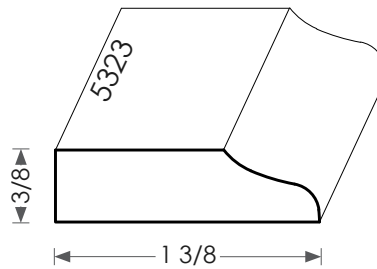

MOULDINGS ONE

Wood Door Stop - 5323

PHYSICAL ADDRESS: 13851 STATION ROAD, MIDDLEFIELD, OHIO 44062
MAILING ADDRESS: THE HARDWOOD LUMBER COMPANY - P.O. BOX 15 BURTON, OHIO 44021
P. 440-834-3420 OR 1-877-708-4095 F. 440-834-3422
HOURS: MON.-FRI. 8AM-4:30PM, SAT. 8AM-12NOON
www.mouldingsone.com