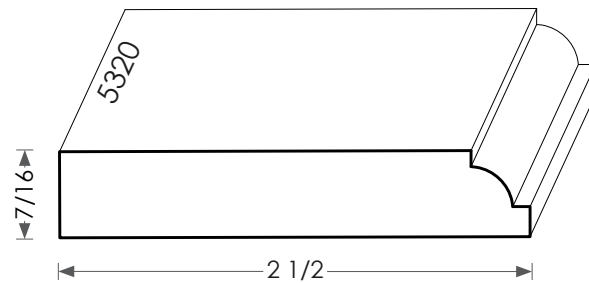

MOULDINGS ONE

Wood Door Stop - 5320

PHYSICAL ADDRESS: 13851 STATION ROAD, MIDDLEFIELD, OHIO 44062
MAILING ADDRESS: THE HARDWOOD LUMBER COMPANY - P.O. BOX 15 BURTON, OHIO 44021
P. 440-834-3420 OR 1-877-708-4095 F. 440-834-3422
HOURS: MON.-FRI. 8AM-4:30PM, SAT. 8AM-12NOON
www.mouldingsone.com