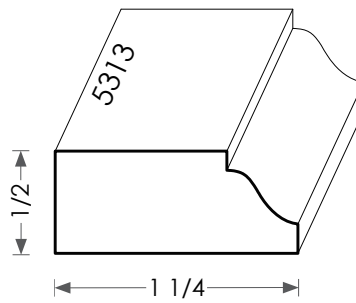

# MOULDINGS ONE

Wood Door Stop - 5313

PHYSICAL ADDRESS: 13851 STATION ROAD, MIDDLEFIELD, OHIO 44062

MAILING ADDRESS: THE HARDWOOD LUMBER COMPANY - P.O. BOX 15 BURTON, OHIO 44021

P. 440-834-3420 OR 1-877-708-4095 F. 440-834-3422