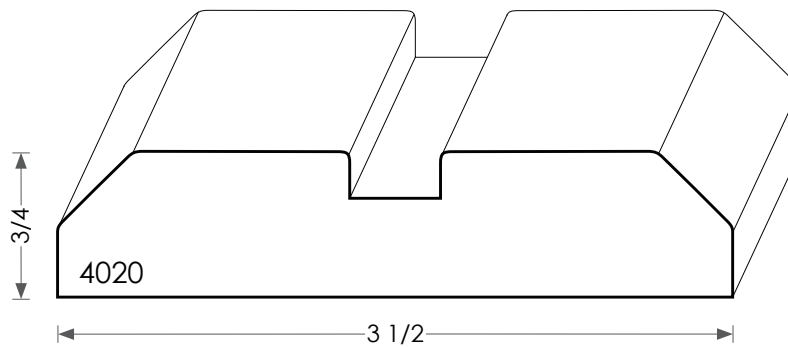

MOULDINGS ONE

Shoerails can be plowed
for custom widths.

Wood Shoerail - 4020

PHYSICAL ADDRESS: 13851 STATION ROAD, MIDDLEFIELD, OHIO 44062
MAILING ADDRESS: THE HARDWOOD LUMBER COMPANY - P.O. BOX 15 BURTON, OHIO 44021
P. 440-834-3420 OR 1-877-708-4095 F. 440-834-3422
HOURS: MON.-FRI. 8AM-4:30PM, SAT. 8AM-12NOON
www.mouldingsone.com