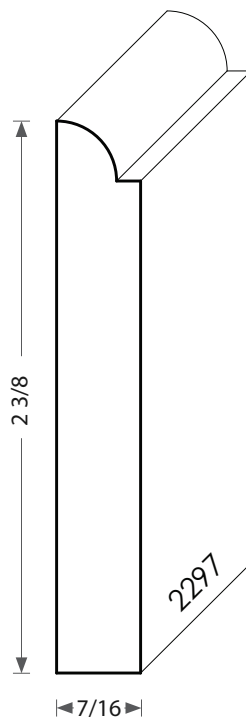

MOULDINGS ONE

Most baseboards can be modified for height

Wood Baseboard - 2297

PHYSICAL ADDRESS: 13851 STATION ROAD, MIDDLEFIELD, OHIO 44062
MAILING ADDRESS: THE HARDWOOD LUMBER COMPANY - P.O. BOX 15 BURTON, OHIO 44021
P. 440-834-3420 OR 1-877-708-4095 F. 440-834-3422
HOURS: MON.-FRI. 8AM-4:30PM, SAT. 8AM-12NOON
www.mouldingsone.com