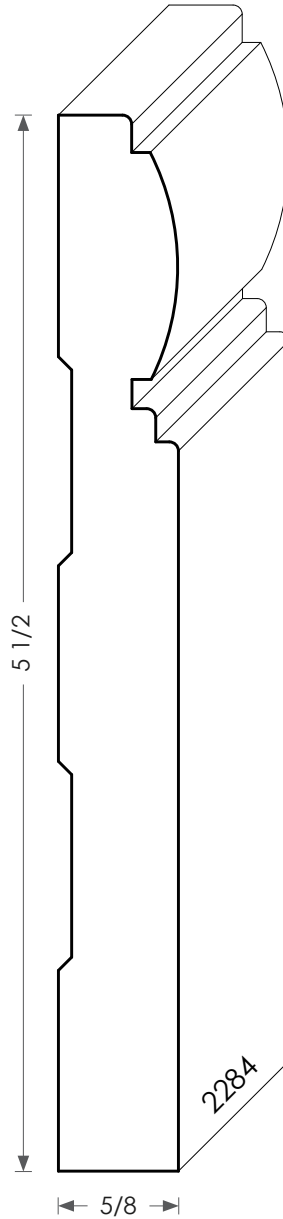

# MOULDINGS ONE

Most baseboards can be modified for height

Wood Baseboard - 2284

PHYSICAL ADDRESS: 13851 STATION ROAD, MIDDLEFIELD, OHIO 44062  
MAILING ADDRESS: THE HARDWOOD LUMBER COMPANY - P.O. BOX 15 BURTON, OHIO 44021  
P. 440-834-3420 OR 1-877-708-4095 F. 440-834-3422  
HOURS: MON.-FRI. 8AM-4:30PM, SAT. 8AM-12NOON  
[www.mouldingsone.com](http://www.mouldingsone.com)