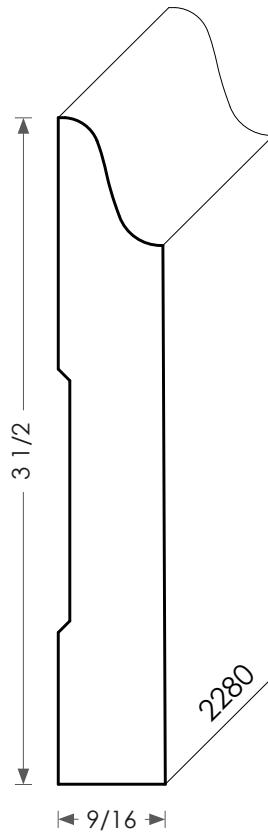

# MOULDINGS ONE

Most baseboards can be modified for height

## Wood Baseboard - 2280

PHYSICAL ADDRESS: 13851 STATION ROAD, MIDDLEFIELD, OHIO 44062

MAILING ADDRESS: THE HARDWOOD LUMBER COMPANY - P.O. BOX 15 BURTON, OHIO 44021

P. 440-834-3420 OR 1-877-708-4095 F. 440-834-3422