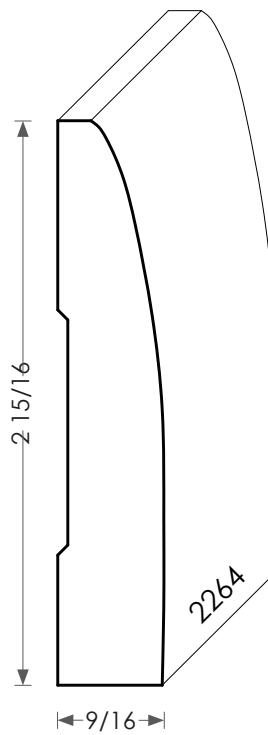

MOULDINGS ONE

Most baseboards can be modified for height

Wood Baseboard - 2264

PHYSICAL ADDRESS: 13851 STATION ROAD, MIDDLEFIELD, OHIO 44062
MAILING ADDRESS: THE HARDWOOD LUMBER COMPANY - P.O. BOX 15 BURTON, OHIO 44021
P. 440-834-3420 OR 1-877-708-4095 F. 440-834-3422
HOURS: MON.-FRI. 8AM-4:30PM, SAT. 8AM-12NOON
www.mouldingsone.com