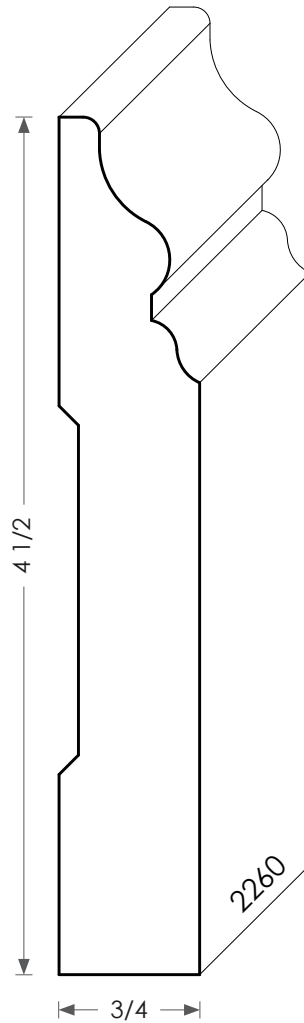

MOULDINGS ONE

Most baseboards can be modified for height

Wood Baseboard - 2260

PHYSICAL ADDRESS: 13851 STATION ROAD, MIDDLEFIELD, OHIO 44062
MAILING ADDRESS: THE HARDWOOD LUMBER COMPANY - P.O. BOX 15 BURTON, OHIO 44021
P. 440-834-3420 OR 1-877-708-4095 F. 440-834-3422
HOURS: MON.-FRI. 8AM-4:30PM, SAT. 8AM-12NOON
www.mouldingsone.com