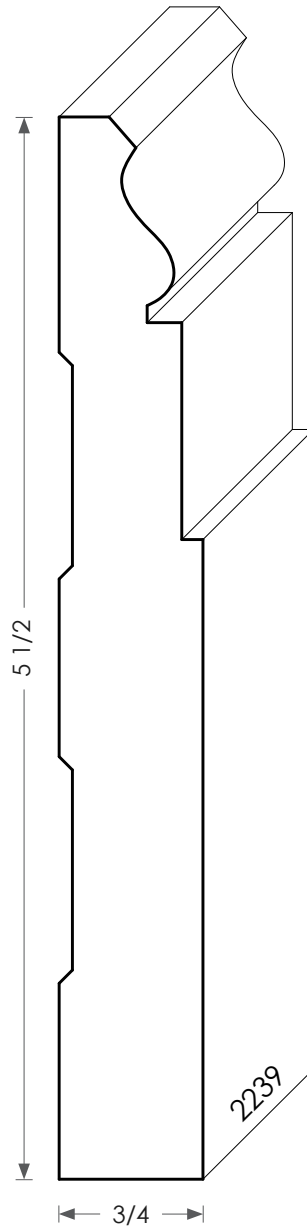

# MOULDINGS ONE

Most baseboards can be modified for height

Wood Baseboard - 2239

PHYSICAL ADDRESS: 13851 STATION ROAD, MIDDLEFIELD, OHIO 44062  
MAILING ADDRESS: THE HARDWOOD LUMBER COMPANY - P.O. BOX 15 BURTON, OHIO 44021  
P. 440-834-3420 OR 1-877-708-4095 F. 440-834-3422  
HOURS: MON.-FRI. 8AM-4:30PM, SAT. 8AM-12NOON  
[www.mouldingsone.com](http://www.mouldingsone.com)