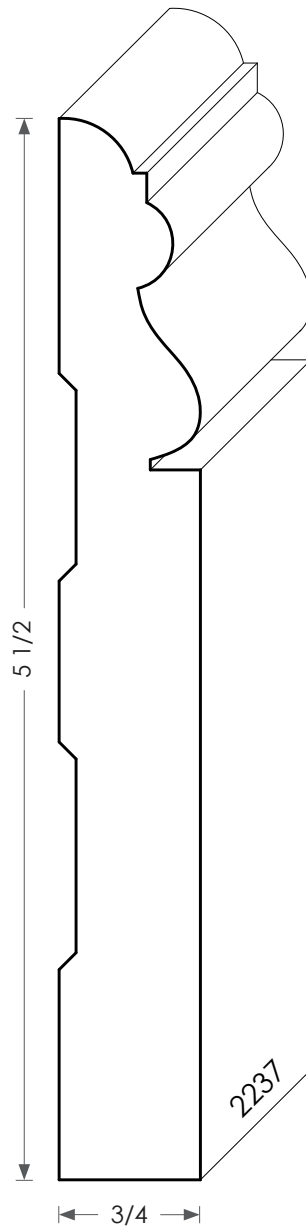

MOULDINGS ONE

Most baseboards can be modified for height

Wood Baseboard - 2237

PHYSICAL ADDRESS: 13851 STATION ROAD, MIDDLEFIELD, OHIO 44062
MAILING ADDRESS: THE HARDWOOD LUMBER COMPANY - P.O. BOX 15 BURTON, OHIO 44021
P. 440-834-3420 OR 1-877-708-4095 F. 440-834-3422
HOURS: MON.-FRI. 8AM-4:30PM, SAT. 8AM-12NOON
www.mouldingsone.com