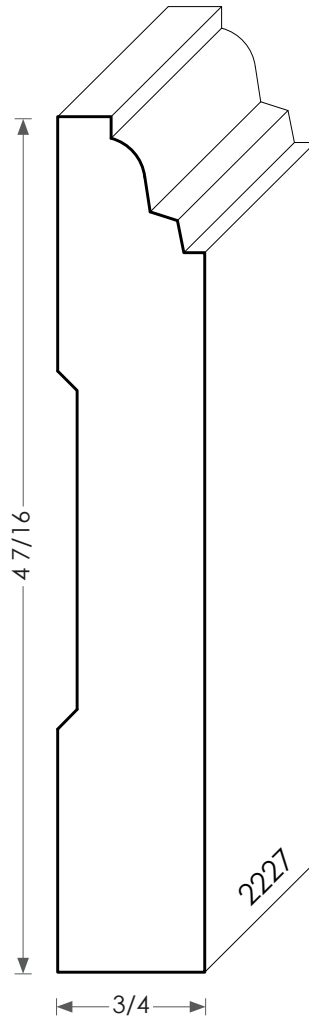

MOULDINGS ONE

Most baseboards can be modified for height

Wood Baseboard - 2227

PHYSICAL ADDRESS: 13851 STATION ROAD, MIDDLEFIELD, OHIO 44062
MAILING ADDRESS: THE HARDWOOD LUMBER COMPANY - P.O. BOX 15 BURTON, OHIO 44021
P. 440-834-3420 OR 1-877-708-4095 F. 440-834-3422
HOURS: MON.-FRI. 8AM-4:30PM, SAT. 8AM-12NOON
www.mouldingsone.com