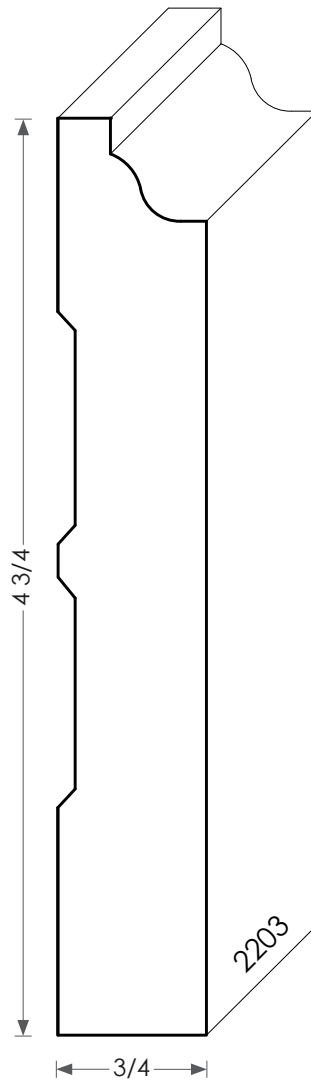

MOULDINGS ONE

Most baseboards can be modified for height

Wood Baseboard - 2203

PHYSICAL ADDRESS: 13851 STATION ROAD, MIDDLEFIELD, OHIO 44062
MAILING ADDRESS: THE HARDWOOD LUMBER COMPANY - P.O. BOX 15 BURTON, OHIO 44021
P. 440-834-3420 OR 1-877-708-4095 F. 440-834-3422
HOURS: MON.-FRI. 8AM-4:30PM, SAT. 8AM-12NOON
www.mouldingsone.com