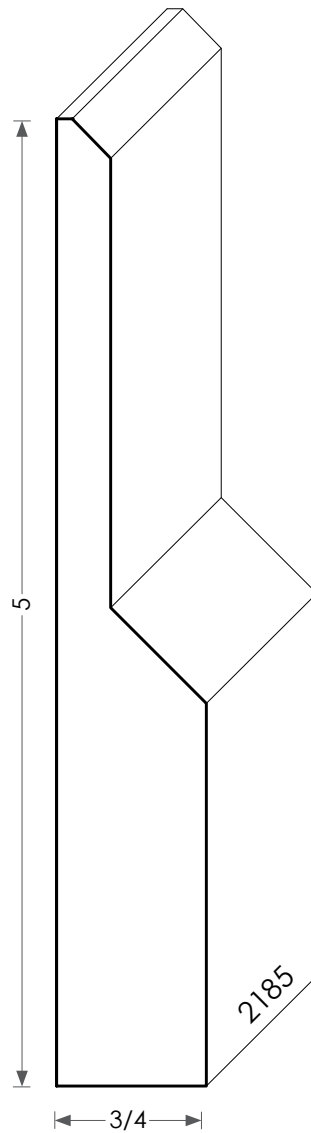

MOULDINGS ONE

Most baseboards can be modified for height

Wood Baseboard - 2185

PHYSICAL ADDRESS: 13851 STATION ROAD, MIDDLEFIELD, OHIO 44062
MAILING ADDRESS: THE HARDWOOD LUMBER COMPANY - P.O. BOX 15 BURTON, OHIO 44021
P. 440-834-3420 OR 1-877-708-4095 F. 440-834-3422
HOURS: MON.-FRI. 8AM-4:30PM, SAT. 8AM-12NOON
www.mouldingsone.com