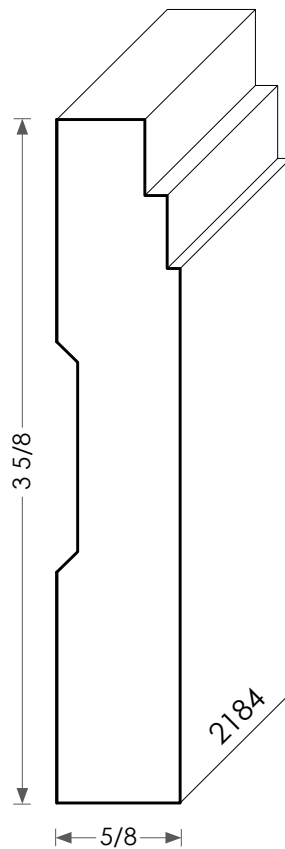

MOULDINGS ONE

Most baseboards can be modified for height

Wood Baseboard - 2184

PHYSICAL ADDRESS: 13851 STATION ROAD, MIDDLEFIELD, OHIO 44062
MAILING ADDRESS: THE HARDWOOD LUMBER COMPANY - P.O. BOX 15 BURTON, OHIO 44021
P. 440-834-3420 OR 1-877-708-4095 F. 440-834-3422
HOURS: MON.-FRI. 8AM-4:30PM, SAT. 8AM-12NOON
www.mouldingsone.com