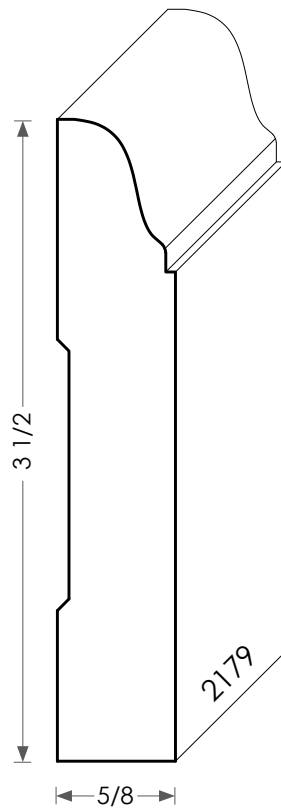

# MOULDINGS ONE

Most baseboards can be modified for height

## Wood Baseboard - 2179

PHYSICAL ADDRESS: 13851 STATION ROAD, MIDDLEFIELD, OHIO 44062  
MAILING ADDRESS: THE HARDWOOD LUMBER COMPANY - P.O. BOX 15 BURTON, OHIO 44021  
P. 440-834-3420 OR 1-877-708-4095 F. 440-834-3422  
HOURS: MON.-FRI. 8AM-4:30PM, SAT. 8AM-12NOON  
[www.mouldingsone.com](http://www.mouldingsone.com)