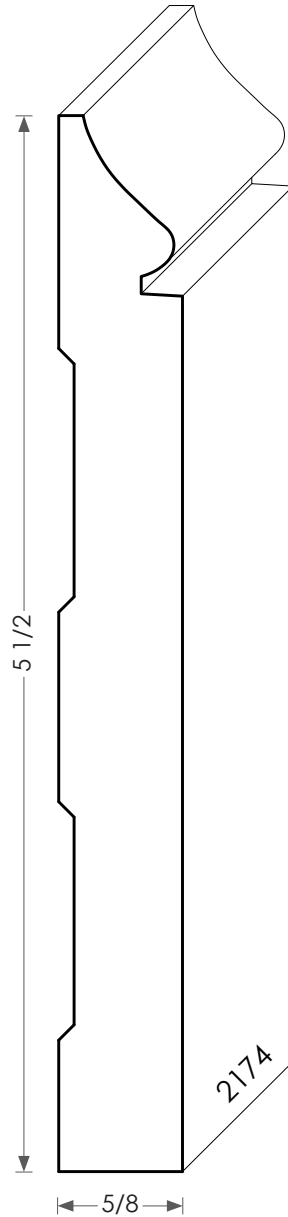

MOULDINGS ONE

Most baseboards can be modified for height

Wood Baseboard - 2174

PHYSICAL ADDRESS: 13851 STATION ROAD, MIDDLEFIELD, OHIO 44062
MAILING ADDRESS: THE HARDWOOD LUMBER COMPANY - P.O. BOX 15 BURTON, OHIO 44021
P. 440-834-3420 OR 1-877-708-4095 F. 440-834-3422
HOURS: MON.-FRI. 8AM-4:30PM, SAT. 8AM-12NOON
www.mouldingsone.com