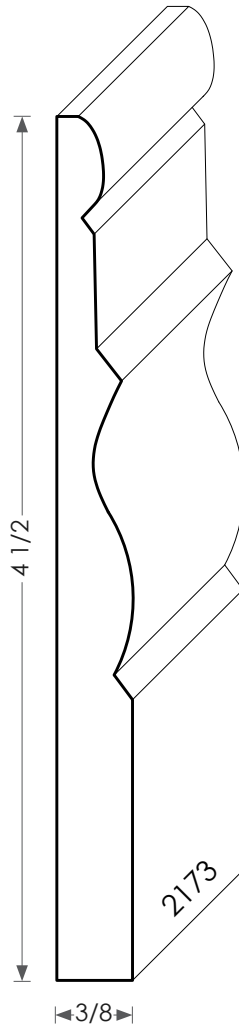

MOULDINGS ONE

Most baseboards can be modified for height

Wood Baseboard - 2173

PHYSICAL ADDRESS: 13851 STATION ROAD, MIDDLEFIELD, OHIO 44062
MAILING ADDRESS: THE HARDWOOD LUMBER COMPANY - P.O. BOX 15 BURTON, OHIO 44021
P. 440-834-3420 OR 1-877-708-4095 F. 440-834-3422
HOURS: MON.-FRI. 8AM-4:30PM, SAT. 8AM-12NOON
www.mouldingsone.com