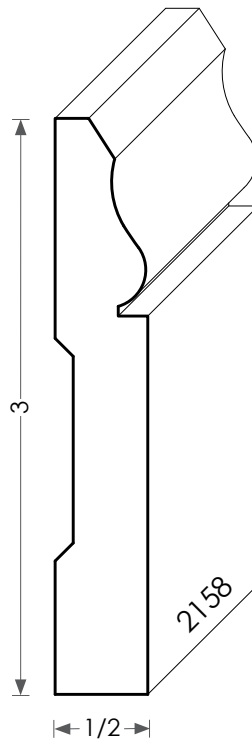

MOULDINGS ONE

Most baseboards can be modified for height

Wood Baseboard - 2158

PHYSICAL ADDRESS: 13851 STATION ROAD, MIDDLEFIELD, OHIO 44062
MAILING ADDRESS: THE HARDWOOD LUMBER COMPANY - P.O. BOX 15 BURTON, OHIO 44021
P. 440-834-3420 OR 1-877-708-4095 F. 440-834-3422
HOURS: MON.-FRI. 8AM-4:30PM, SAT. 8AM-12NOON
www.mouldingsone.com